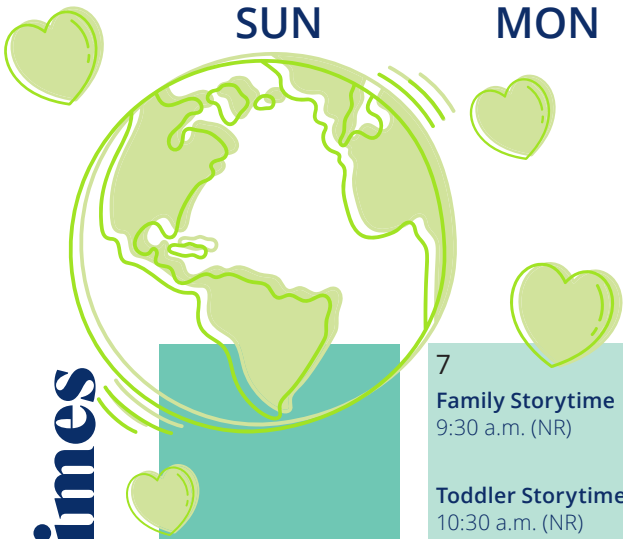

YOUTH | April 2025 Storytimes

SUN

MON

TUE

WED

THUR

FRI

SAT