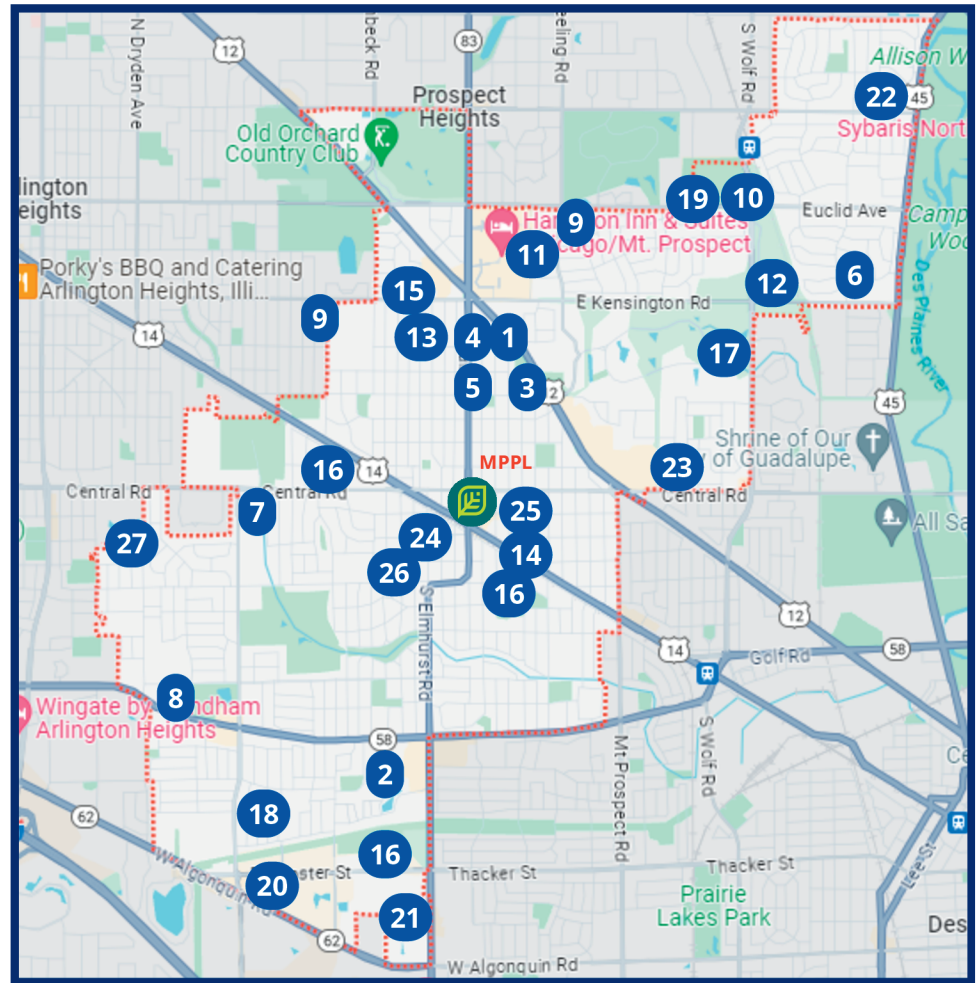

Preschools and Child Care Centers in Mount Prospect

mopl.org/preschool

- 1 ABCD Academy for Children
253 E. Rand Rd.
847-255-6666
- 2 Bright Horizons at Mt. Prospect
1020 Hunt Club Dr.
847-754-4895
- 3 Busy Bees Montessori School
400 E. Gregory St.
847-392-2233
- 4 Children's Land at Mt. Prospect
621 N. Main St.
847-873-1136
- 5 CPC Parents' Day Out
407 N. Main St.
847-253-2592
- 6 District 26 Prairie Trails School
805 N. Burning Bush Ln.
224-265-9900
- 7 District 57 Circle of Friends
Westbrook School - 103 S. Busse Rd.
847-394-7340 x2006
- 8 District 59 Early Learning Center
1900 W. Lonnquist Blvd.
847-593-4306
- 9 ECDEC Program
multiple locations
bszoepe@ecdec.org
- 10 Grace Preschool
1624 E. Euclid Ave.
847-824-7408
- 11 Kiddie Academy of Mt. Prospect
920 Perimeter Dr.
847-232-8200
- 12 Ladybug & Friends Daycare and Preschool
1738 E. Kensington Rd.
224-257-4106
- 13 Lily's Home Daycare
620 N. Pine St.
415-235-0233
- 14 Mt. Prospect Child Care Center
406-408 E. Northwest Highway
847-253-5877
- 15 Mt. Prospect KinderCare
300 W. Kensington Rd.
847-255-1585

- 16 Mt. Prospect Park District:
Mountaineers Preschool
multiple locations
847-640-1000 x205
- 17 Park View Montessori School
1601 Feehanville Dr.
847-296-3044
- 18 Quality Home Daycare
1415 Birch Dr.
847-809-2228
- 19 River Trails Park District:
Trail Blazers Preschool
1500 E. Euclid Ave.
847-255-1200
- 20 Rose Garden Academy
1630 W. Algonquin Rd.
847-262-5177
- 21 Science Academy of Chicago
501 Midway Dr.
847-258-5254
- 22 St. Dominick Day Care
2020 E. Camp McDonald Rd.
847-627-5527
- 23 St. Emily School
1400 E. Central Rd.
847-296-3490
- 24 St. Mark Preschool &
Enrichment Center
200 S. Wille St.
847-873-1110
- 25 Saint Paul Lutheran School
100 S. School St.
847-255-6733
- 26 St. Raymond School
300 S. Elmhurst Ave.
847-253-8555
- 27 White Oak School and Day Care
2112 W. White Oak St.
847-439-0202