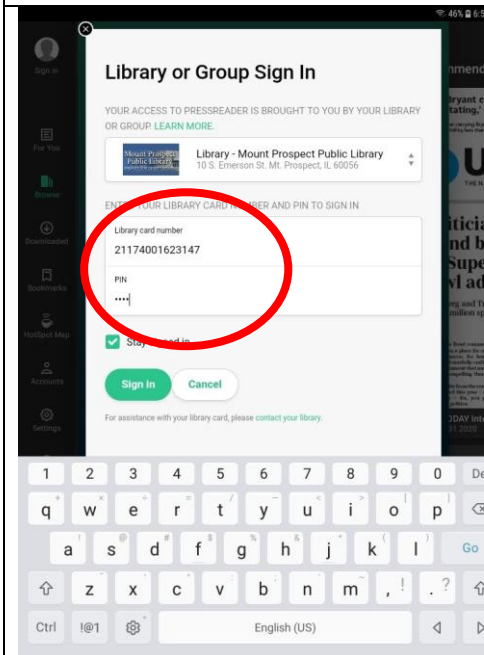

# PressReader App Instructions

Download the app and sign on in the steps given below.

Click Libraries & Groups

Type Mount in search box to locate our Library.

Enter Library Card # and PIN.

This is the greeting page.

PressReader will remember who you are so you can subscribe to magazines or newspapers.

This app will sign you out automatically after a month.