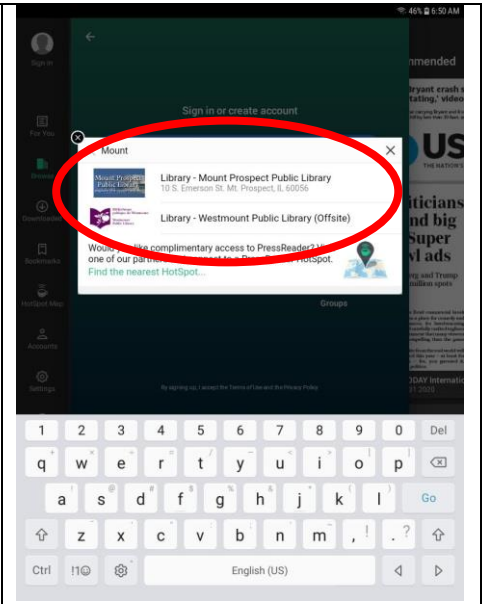

# PressReader App Instructions

Download the app and sign on in the steps given below.

Click Libraries & Groups

Type Mount in search box to locate our Library.

Enter Library Card # and PIN.

This is the greeting page.

PressReader will remember who you are so you can subscribe to magazines or newspapers.

This app will sign you out automatically after a month.