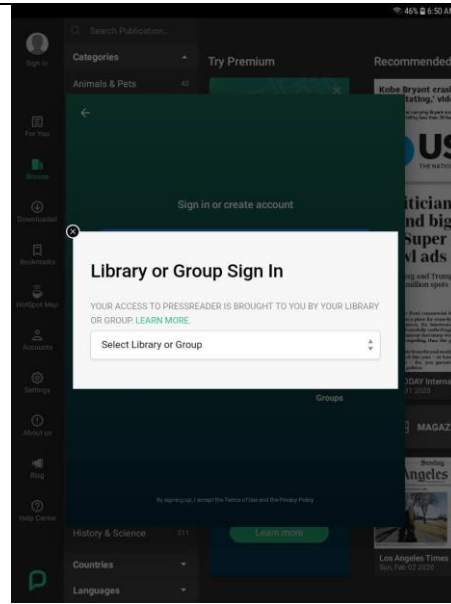

# PressReader App Instructions

Download the app and sign on in the steps given below.

Click Libraries & Groups

Type Mount in search box to locate our Library.

Enter Library Card # and PIN.

This is the greeting page.

PressReader will remember who you are so you can subscribe to magazines or newspapers.

This app will sign you out automatically after a month.