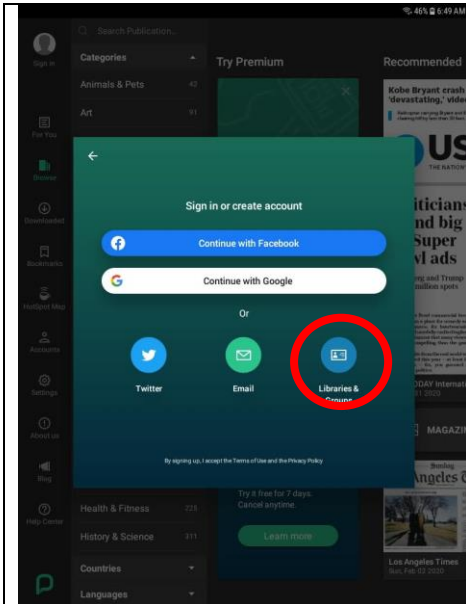

# PressReader App Instructions

Download the app and sign on in the steps given below.

Click Libraries & Groups

Type Mount in search box to locate our Library.

Enter Library Card # and PIN.

This is the greeting page.

PressReader will remember who you are so you can subscribe to magazines or newspapers.

This app will sign you out automatically after a month.